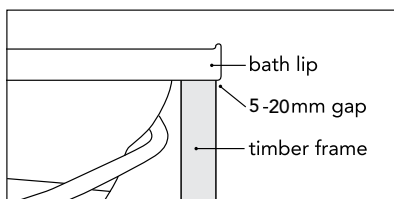

Selecting Frames & Locating Your Pump

Your choice of frame and pump location are required at the time of ordering, as Stylus make the spa bath to your pump and frame specification. Please use our pump location and frame guide to establish which configuration will best suit your bathroom. Ask your plumber/builder for guidance if in doubt. Specific pump positions for each spa bath model are listed in Stylus' resource guide - ask your retailer for assistance.

Spa Bath Frame

All Stylus spa baths include timber support frames which are designed to make installing your spa bath easy and effortless. Two timber support frame options are available. Usually, no further floor reinforcement is necessary.

1. Underlip

The frame sits under the lip of the spa bath thus enabling the spa bath to be installed with the minimum footprint. The underlip frame enables the front faces of the spa bath to be tiled/paneled flush against the lip. Please see individual spas for achievable gap.