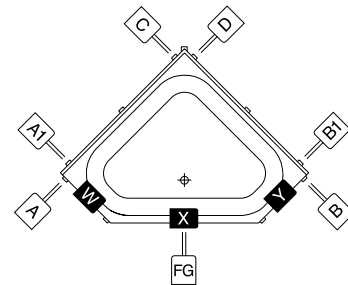

1. Underlip

The frame sits under the lip of the spa bath thus enabling the spa bath to be installed with the minimum footprint. The underlip frame enables the front faces of the spa bath to be tiled/paneled flush against the lip. Please see individual spas for achievable gap.

2. Infront of Lip

The frame sits in front of the lip of the spa bath thus enabling the spa bath to be installed with a ledge on the front faces of the spa bath.

Pumps - The pump must be installed in an accessible location.

1. Free Standing Pump

This option allows your plumber to place the pump (which is supplied separately) up to 3 metres away from the pump position specified at time of order.

2. Pump Mounted

This frame option allows for quick and cost effective installation of the spa bath. With this option, the spa bath is plumbed, water tested and piped at Stylus' factory which allows your plumber to install the spa bath without any additional on-site plumbing work other than attaching the plug and waste.

WARNING: The shape of the spa bath and option of Infront or Underlip frame will limit the position of the pump. Please refer to the Stylus Resource Guide for details on each model.

- - Indicates pump is NOT mounted to the frame ie free standing or detached
- - Indicates pump is mounted to the frame