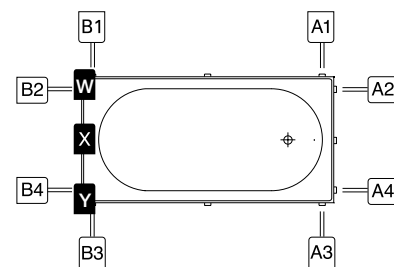

Rectangular Spa Bath