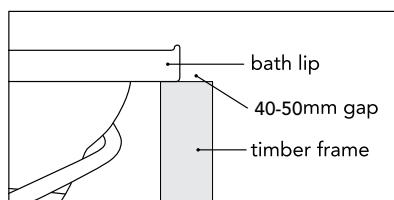

Selecting Frames & Locating Your Pump

Your choice of frame and pump location are required at the time of ordering, as Stylus make the spa bath to your pump and frame specification. Please use our pump location and frame guide to establish which configuration will best suit your bathroom. Ask your plumber/builder for guidance if in doubt. Specific pump positions for each spa bath model are listed in Stylus' resource guide - ask your retailer for assistance.

Spa Bath Frame

All Stylus spa baths include timber support frames which are designed to make installing your spa bath easy and effortless. Two timber support frame options are available. Usually, no further floor reinforcement is necessary.

1. Underlip

The frame sits under the lip of the spa bath thus enabling the spa bath to be installed with the minimum footprint. The underlip frame enables the front faces of the spa bath to be tiled/paneled flush against the lip. Please see individual spas for achievable gap.

2. Infront of Lip

The frame sits in front of the lip of the spa bath thus enabling the spa bath to be installed with a ledge on the front faces of the spa bath.

Pumps - The pump must be installed in an accessible location.