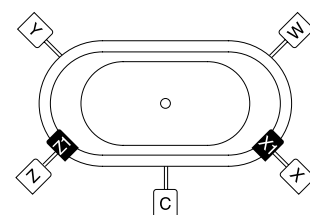

1. Underlip

The frame sits under the lip of the spa bath thus enabling the spa bath to be installed with the minimum footprint. The underlip frame enables the front faces of the spa bath to be tiled/paneled flush against the lip. Please see individual spas for achievable gap.

1. Free Standing Pump

This option allows your plumber to place the pump (which is supplied separately) up to 3 metres away from the pump position specified at time of order.

2. Pump Mounted

This frame option allows for quick and cost effective installation of the spa bath. With this option, the spa bath is plumbed, water tested and piped at Stylus' factory which allows your plumber to install the spa bath without any additional on-site plumbing work other than attaching the plug and waste.

WARNING: The shape of the spa bath and option of Infront or Underlip frame will limit the position of the pump. Please refer to the Stylus Resource Guide for details on each model.

- - Indicates pump is NOT mounted to the frame ie free standing or detached
- - Indicates pump is mounted to the frame

Corner Spa Bath (Front)

Rectangular Spa Bath

Eon Spa Bath

President Spa Bath