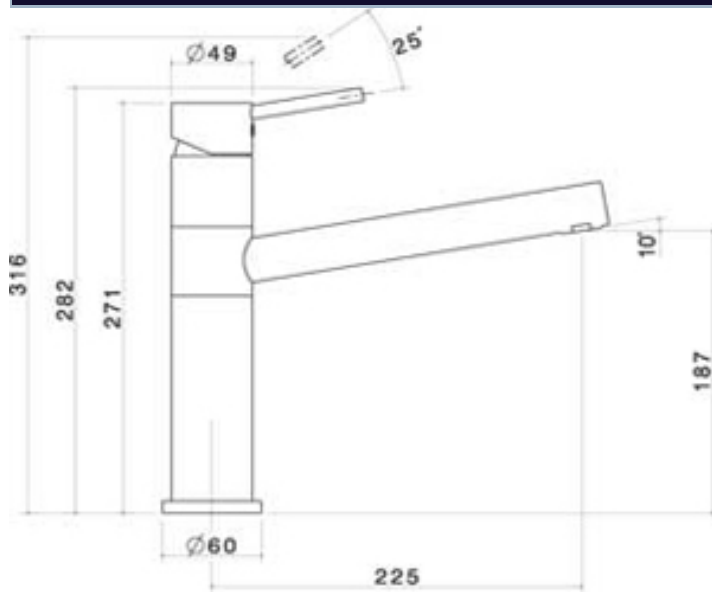

TECHNICAL DRAWING

PRODUCT DESCRIPTION

WELS 4 Star rated

The Dorf Kytin range of tapware and mixers combine simple clean lines with European styling.

With its combination of European design flair and styling flexibility, Kytin is a complete range of mixers and tapware for kitchens and bathrooms. From single and double lever designs to elegant goosenecks and simple upswept outlets, Kytin delivers the latest in style and functionality.

A select range of stunning platemount options are designed to take Kytin tapware to a new level, while the option of a distinctive Tungsten finish for Kytin sink mixers allows for easy co-ordination with brushed stainless sinks from the Clark Epure range.

FEATURES

Basin Mixers are WELS 5 star rated, 6 litres per minute

- European design flair and styling
- Complete range of mixers and tapware including single and double lever designs, elegant goosenecks and upswept outlets
- Soft close technology reduces 'water hammer' ensuring taps turn off easily and quietly

Soft Close Technology

Product code:2533.044A

<http://www.dorf.com.au/product/2533.044A>