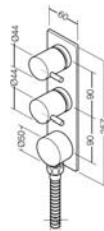

*Breach required see spares – refer to page 1.3

Shower Set

WELS 3 Star rated

Colour	Product Code
Chrome	2539.043A

Wall Sink Set With Gooseneck Outlet & Plate Mount (3 Hole RH/LH/Centre Outlet)

WELS 4 Star rated

Colour	Product Code
Chrome	2624.044A

*Breach required see spares – refer to page 1.3

Wall Top Assemblies Plate Mount (2 Hole) Horizontal

Colour	Product Code
Chrome	2620.04

Breach 2625.04 required see spares

Wall Top Assemblies Plate Mount (2 hole)

Vertical-Levers RHS

Colour	Product Code
Chrome	2621.04

Breach 2625.04 required see spares

Wall Top Assemblies Plate Mount (3 hole) Vertical +

Levers RHS (Elbow Not Included)