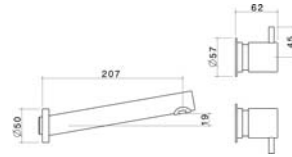

Kytin

Basin Set

WELS 5 Star rated

Colour	Product Code
Chrome	2629.045A

Bath Set - Upswept Outlet

Colour	Product Code
Chrome	2630.04

Bath Set With Upswept Outlet & Plate Mount (3 Hole RH/LH/Centre Outlet)

Colour	Product Code
Chrome	2623.04

*Breach required see spares – refer to page 1.3

Shower Set

WELS 3 Star rated

Colour	Product Code
Chrome	2539.043A

Wall Sink Set With Gooseneck Outlet & Plate Mount (3 Hole RH/LH/Centre Outlet)

WELS 4 Star rated

Colour	Product Code
Chrome	2624.044A

*Breach required see spares – refer to page 1.3

Wall Top Assemblies Plate Mount (2 Hole) Horizontal

Colour	Product Code
Chrome	2620.04

Breach 2625.04 required see spares

Wall Top Assemblies Plate Mount (2 hole)

Vertical-Levers RHS

Colour	Product Code
Chrome	2621.04

Breach 2625.04 required see spares

Wall Top Assemblies Plate Mount (3 hole) Vertical +

Levers RHS (Elbow Not Included)