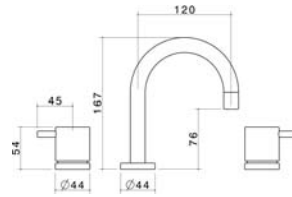

Kytin

Basin Set

WELS 5 Star rated

Colour	Product Code
Chrome	2629.045A

Bath Set - Upswept Outlet

Colour	Product Code
Chrome	2630.04

Bath Set With Upswept Outlet & Plate Mount (3 Hole RH/LH/Centre Outlet)

Colour	Product Code
Chrome	2623.04

*Breach required see spares – refer to page 1.3

Shower Set

WELS 3 Star rated

Colour	Product Code
Chrome	2539.043A

Wall Sink Set With Gooseneck Outlet & Plate Mount (3 Hole RH/LH/Centre Outlet)

WELS 4 Star rated

Colour	Product Code
Chrome	2624.044A

*Breach required see spares – refer to page 1.3

Wall Top Assemblies Plate Mount (2 Hole) Horizontal

Colour	Product Code
Chrome	2620.04

Breach 2625.04 required see spares

Wall Top Assemblies Plate Mount (2 hole)

Vertical-Levers RHS

Colour	Product Code
Chrome	2621.04

Breach 2625.04 required see spares

Wall Top Assemblies Plate Mount (3 hole) Vertical +

Levers RHS (Elbow Not Included)