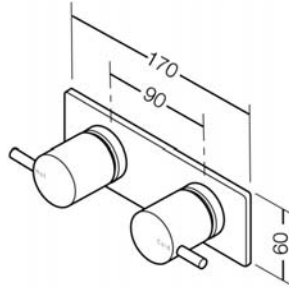

Kytin

Basin Set

WELS 5 Star rated

Colour	Product Code
Chrome	2629.045A

Bath Set - Upswept Outlet

Colour	Product Code
Chrome	2630.04

Bath Set With Upswept Outlet & Plate Mount (3 Hole RH/LH/Centre Outlet)

Colour	Product Code
Chrome	2623.04

*Breach required see spares – refer to page 1.3

Shower Set

WELS 3 Star rated

Colour	Product Code
Chrome	2539.043A

Wall Sink Set With Gooseneck Outlet & Plate Mount (3 Hole RH/LH/Centre Outlet)

WELS 4 Star rated

Colour	Product Code
Chrome	2624.044A

*Breach required see spares – refer to page 1.3

Wall Top Assemblies Plate Mount (2 Hole) Horizontal

Colour	Product Code
Chrome	2620.04

Breach 2625.04 required see spares

Wall Top Assemblies Plate Mount (2 hole)

Vertical-Levers RHS

Colour	Product Code
Chrome	2621.04

Breach 2625.04 required see spares

Wall Top Assemblies Plate Mount (3 hole) Vertical +

Levers RHS (Elbow Not Included)