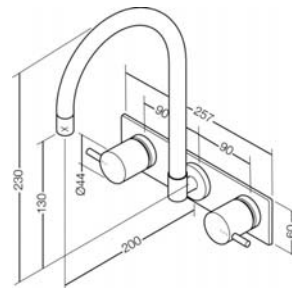

Kytin

Basin Set

WELS 5 Star rated

Colour	Product Code
Chrome	2629.045A

Bath Set - Upswept Outlet

Colour	Product Code
Chrome	2630.04

Bath Set With Upswept Outlet & Plate Mount (3 Hole RH/LH/Centre Outlet)

Colour	Product Code
Chrome	2623.04

*Breach required see spares – refer to page 1.3

Shower Set

WELS 3 Star rated

Colour	Product Code
Chrome	2539.043A

Wall Sink Set With Gooseneck Outlet & Plate Mount (3 Hole RH/LH/Centre Outlet)

WELS 4 Star rated

Colour	Product Code
Chrome	2624.044A

*Breach required see spares – refer to page 1.3

Wall Top Assemblies Plate Mount (2 Hole) Horizontal

Colour	Product Code
Chrome	2620.04

Breach 2625.04 required see spares

Wall Top Assemblies Plate Mount (2 hole)

Vertical-Levers RHS

Colour	Product Code
Chrome	2621.04

Breach 2625.04 required see spares

Wall Top Assemblies Plate Mount (3 hole) Vertical +

Levers RHS (Elbow Not Included)