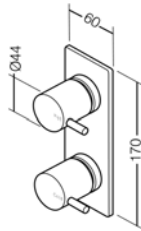

*Breach required see spares – refer to page 1.3

Shower Set

WELS 3 Star rated

Colour	Product Code
Chrome	2539.043A

Wall Sink Set With Gooseneck Outlet & Plate Mount (3 Hole RH/LH/Centre Outlet)

WELS 4 Star rated

Colour	Product Code
Chrome	2624.044A

*Breach required see spares – refer to page 1.3

Wall Top Assemblies Plate Mount (2 Hole) Horizontal

Colour	Product Code
Chrome	2620.04

Breach 2625.04 required see spares

Wall Top Assemblies Plate Mount (2 hole)

Vertical-Levers RHS

Colour	Product Code
Chrome	2621.04

Breach 2625.04 required see spares

Wall Top Assemblies Plate Mount (3 hole) Vertical +

Levers RHS (Elbow Not Included)