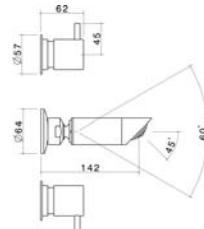

Kytin

Basin Set

WELS 5 Star rated

Colour	Product Code
Chrome	2629.045A

Bath Set - Upswept Outlet

Colour	Product Code
Chrome	2630.04

Bath Set With Upswept Outlet & Plate Mount (3 Hole RH/LH/Centre Outlet)

Colour	Product Code
Chrome	2623.04

*Breach required see spares – refer to page 1.3

Shower Set

WELS 3 Star rated

Colour	Product Code
Chrome	2539.043A

Wall Sink Set With Gooseneck Outlet & Plate Mount (3 Hole RH/LH/Centre Outlet)

WELS 4 Star rated

Colour	Product Code
Chrome	2624.044A

*Breach required see spares – refer to page 1.3

Wall Top Assemblies Plate Mount (2 Hole) Horizontal

Colour	Product Code
Chrome	2620.04

Breach 2625.04 required see spares