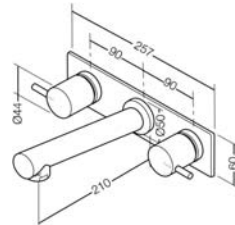

Kytin

Basin Set

WELS 5 Star rated

Colour	Product Code
Chrome	2629.045A

Bath Set - Upswept Outlet

Colour	Product Code
Chrome	2630.04

Bath Set With Upswept Outlet & Plate Mount (3 Hole RH/LH/Centre Outlet)

Colour	Product Code
Chrome	2623.04

*Breach required see spares – refer to page 1.3

Shower Set

WELS 3 Star rated

Colour	Product Code
Chrome	2539.043A

Wall Sink Set With Gooseneck Outlet & Plate Mount (3 Hole RH/LH/Centre Outlet)

WELS 4 Star rated

Colour	Product Code
Chrome	2624.044A

*Breach required see spares – refer to page 1.3

Wall Top Assemblies Plate Mount (2 Hole) Horizontal

Colour	Product Code
Chrome	2620.04

Breach 2625.04 required see spares

Wall Top Assemblies Plate Mount (2 hole)

Vertical-Levers RHS

Colour	Product Code
Chrome	2621.04

Breach 2625.04 required see spares

Wall Top Assemblies Plate Mount (3 hole) Vertical +

Levers RHS (Elbow Not Included)