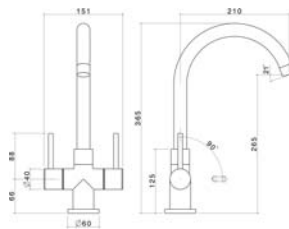

Mixers

Kytin

Basin Mixer

WELS 5 Star rated

Colour	Product Code
Chrome	2530.045A

Basin Mixer Tower

WELS 5 Star rated

Colour	Product Code
Chrome	2553.045A

Sink Wall Mixer with 160mm Gooseneck Outlet & Plate Mount (RH/LH Outlet)

WELS 4 Star rated

Colour	Product Code
Chrome	2628.044A

Sink Mixer Double Lever with Gooseneck Outlet

WELS 4 Star rated

Colour	Product Code
Chrome	2532.044A

Sink Mixer Single Lever with Gooseneck Outlet

WELS 4 Star rated

Colour	Product Code
Chrome	2531.044A

Sink Mixer Upswept Outlet

WELS 4 Star rated

Colour	Product Code
Chrome	2533.044A

Bath Mixer With 210mm Upswept Outlet & Plate Mount (RH/LH Outlet)

Colour	Product Code
Chrome	2627.04

Bath/Shower Mixer Rectangular Plate

Colour	Product Code
Chrome	2534.04

Bath/Shower Mixer Round Plate

Colour	Product Code
Chrome	2538.04

Bath/Shower Mixer with Diverter Rectangular Plate