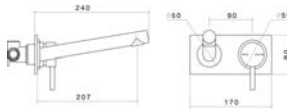

Sink Wall Mixer with 160mm Gooseneck Outlet & Plate Mount (RH/LH Outlet)

WELS 4 Star rated

Colour	Product Code
Chrome	2628.044A

Sink Mixer Double Lever with Gooseneck Outlet

WELS 4 Star rated

Colour	Product Code
Chrome	2532.044A

Sink Mixer Single Lever with Gooseneck Outlet

WELS 4 Star rated

Colour	Product Code
Chrome	2531.044A

Sink Mixer Upswept Outlet

WELS 4 Star rated

Colour	Product Code
Chrome	2533.044A

Bath Mixer With 210mm Upswept Outlet & Plate Mount (RH/LH Outlet)