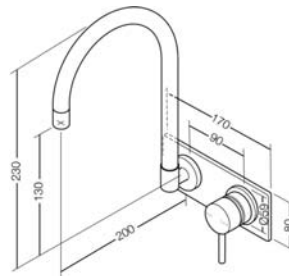

Mixers

Kytin

Basin Mixer

WELS 5 Star rated

Colour	Product Code
Chrome	2530.045A

Basin Mixer Tower

WELS 5 Star rated

Colour	Product Code
Chrome	2553.045A

Sink Wall Mixer with 160mm Gooseneck Outlet & Plate Mount (RH/LH Outlet)

WELS 4 Star rated

Colour	Product Code
Chrome	2628.044A

Sink Mixer Double Lever with Gooseneck Outlet

WELS 4 Star rated

Colour	Product Code
Chrome	2532.044A

Sink Mixer Single Lever with Gooseneck Outlet

WELS 4 Star rated

Colour	Product Code
Chrome	2531.044A

Sink Mixer Upswept Outlet

WELS 4 Star rated

Colour	Product Code
Chrome	2533.044A

Bath Mixer With 210mm Upswept Outlet & Plate Mount (RH/LH Outlet)