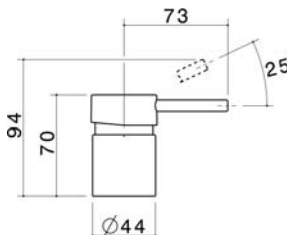

Hob Mixer

Colour	Product Code
Chrome	2599.04