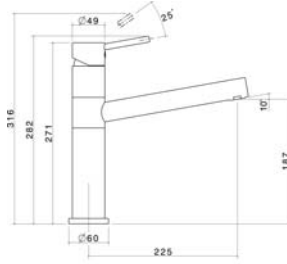

Sink Wall Mixer with 160mm Gooseneck Outlet & Plate Mount (RH/LH Outlet)

WELS 4 Star rated

Colour	Product Code
Chrome	2628.044A

Sink Mixer Double Lever with Gooseneck Outlet

WELS 4 Star rated

Colour	Product Code
Chrome	2532.044A

Sink Mixer Single Lever with Gooseneck Outlet

WELS 4 Star rated

Colour	Product Code
Chrome	2531.044A

Sink Mixer Upswept Outlet

WELS 4 Star rated

Colour	Product Code
Chrome	2533.044A

Bath Mixer With 210mm Upswept Outlet & Plate Mount (RH/LH Outlet)

Colour	Product Code
Chrome	2627.04

Bath/Shower Mixer Rectangular Plate

Colour	Product Code
Chrome	2534.04

Bath/Shower Mixer Round Plate

Colour	Product Code
Chrome	2538.04

Bath/Shower Mixer with Diverter Rectangular Plate