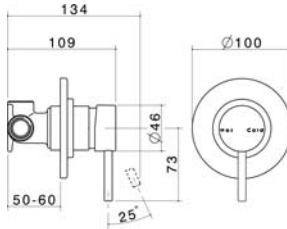

Sink Wall Mixer with 160mm Gooseneck Outlet & Plate Mount (RH/LH Outlet)

WELS 4 Star rated

Colour	Product Code
Chrome	2628.044A

Sink Mixer Double Lever with Gooseneck Outlet

WELS 4 Star rated

Colour	Product Code
Chrome	2532.044A

Sink Mixer Single Lever with Gooseneck Outlet

WELS 4 Star rated

Colour	Product Code
Chrome	2531.044A

Sink Mixer Upswept Outlet

WELS 4 Star rated

Colour	Product Code
Chrome	2533.044A

Bath Mixer With 210mm Upswept Outlet & Plate Mount (RH/LH Outlet)

Colour	Product Code
Chrome	2627.04

Bath/Shower Mixer Rectangular Plate

Colour	Product Code
Chrome	2534.04

Bath/Shower Mixer Round Plate

Colour	Product Code
Chrome	2538.04

Bath/Shower Mixer with Diverter Rectangular Plate