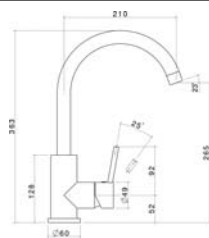

Sink Wall Mixer with 160mm Gooseneck Outlet & Plate Mount (RH/LH Outlet)

WELS 4 Star rated

Colour	Product Code
Chrome	2628.044A

Sink Mixer Double Lever with Gooseneck Outlet

WELS 4 Star rated

Colour	Product Code
Chrome	2532.044A

Sink Mixer Single Lever with Gooseneck Outlet

WELS 4 Star rated

Colour	Product Code
Chrome	2531.044A

Sink Mixer Upswept Outlet

WELS 4 Star rated

Colour	Product Code
Chrome	2533.044A

Bath Mixer With 210mm Upswept Outlet & Plate Mount (RH/LH Outlet)

Colour	Product Code
Chrome	2627.04

Bath/Shower Mixer Rectangular Plate

Colour	Product Code
Chrome	2534.04

Bath/Shower Mixer Round Plate

Colour	Product Code
Chrome	2538.04

Bath/Shower Mixer with Diverter Rectangular Plate