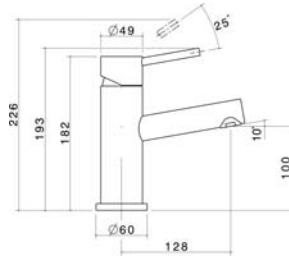

Mixers

Kytin

Basin Mixer

WELS 5 Star rated

Colour	Product Code
Chrome	2530.045A

Basin Mixer Tower

WELS 5 Star rated

Colour	Product Code
Chrome	2553.045A

Sink Wall Mixer with 160mm Gooseneck Outlet & Plate Mount (RH/LH Outlet)

WELS 4 Star rated

Colour	Product Code
Chrome	2628.044A

Sink Mixer Double Lever with Gooseneck Outlet

WELS 4 Star rated

Colour	Product Code
Chrome	2532.044A

Sink Mixer Single Lever with Gooseneck Outlet

WELS 4 Star rated

Colour	Product Code
Chrome	2531.044A

Sink Mixer Upswept Outlet

WELS 4 Star rated

Colour	Product Code
Chrome	2533.044A

Bath Mixer With 210mm Upswept Outlet & Plate Mount (RH/LH Outlet)

Colour	Product Code
Chrome	2627.04

Bath/Shower Mixer Rectangular Plate

Colour	Product Code
Chrome	2534.04

Bath/Shower Mixer Round Plate

Colour	Product Code
Chrome	2538.04

Bath/Shower Mixer with Diverter Rectangular Plate