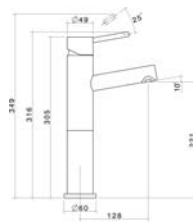

Mixers

Kytin

Basin Mixer

WELS 5 Star rated

Colour	Product Code
Chrome	2530.045A

Basin Mixer Tower

WELS 5 Star rated

Colour	Product Code
Chrome	2553.045A

Sink Wall Mixer with 160mm Gooseneck Outlet & Plate Mount (RH/LH Outlet)

WELS 4 Star rated

Colour	Product Code
Chrome	2628.044A

Sink Mixer Double Lever with Gooseneck Outlet

WELS 4 Star rated

Colour	Product Code
Chrome	2532.044A

Sink Mixer Single Lever with Gooseneck Outlet

WELS 4 Star rated

Colour	Product Code
Chrome	2531.044A

Sink Mixer Upswept Outlet

WELS 4 Star rated

Colour	Product Code
Chrome	2533.044A

Bath Mixer With 210mm Upswept Outlet & Plate Mount (RH/LH Outlet)

Colour	Product Code
Chrome	2627.04

Bath/Shower Mixer Rectangular Plate

Colour	Product Code
Chrome	2534.04

Bath/Shower Mixer Round Plate

Colour	Product Code
Chrome	2538.04

Bath/Shower Mixer with Diverter Rectangular Plate