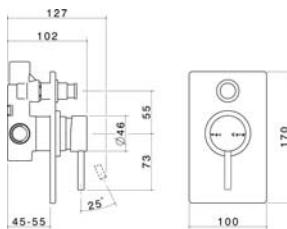

Sink Wall Mixer with 160mm Gooseneck Outlet & Plate Mount (RH/LH Outlet)

WELS 4 Star rated

Colour	Product Code
Chrome	2628.044A

Sink Mixer Double Lever with Gooseneck Outlet

WELS 4 Star rated

Colour	Product Code
Chrome	2532.044A

Sink Mixer Single Lever with Gooseneck Outlet

WELS 4 Star rated

Colour	Product Code
Chrome	2531.044A

Sink Mixer Upswept Outlet

WELS 4 Star rated

Colour	Product Code
Chrome	2533.044A

Bath Mixer With 210mm Upswept Outlet & Plate Mount (RH/LH Outlet)

Colour	Product Code
Chrome	2627.04

Bath/Shower Mixer Rectangular Plate

Colour	Product Code
Chrome	2534.04

Bath/Shower Mixer Round Plate

Colour	Product Code
Chrome	2538.04

Bath/Shower Mixer with Diverter Rectangular Plate