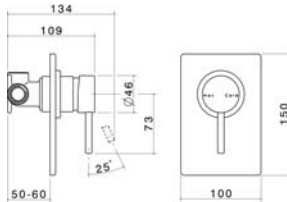

Sink Wall Mixer with 160mm Gooseneck Outlet & Plate Mount (RH/LH Outlet)

WELS 4 Star rated

Colour	Product Code
Chrome	2628.044A

Sink Mixer Double Lever with Gooseneck Outlet

WELS 4 Star rated

Colour	Product Code
Chrome	2532.044A

Sink Mixer Single Lever with Gooseneck Outlet

WELS 4 Star rated

Colour	Product Code
Chrome	2531.044A

Sink Mixer Upswept Outlet

WELS 4 Star rated

Colour	Product Code
Chrome	2533.044A

Bath Mixer With 210mm Upswept Outlet & Plate Mount (RH/LH Outlet)

Colour	Product Code
Chrome	2627.04

Bath/Shower Mixer Rectangular Plate

Colour	Product Code
Chrome	2534.04

Bath/Shower Mixer Round Plate

Colour	Product Code
Chrome	2538.04

Bath/Shower Mixer with Diverter Rectangular Plate