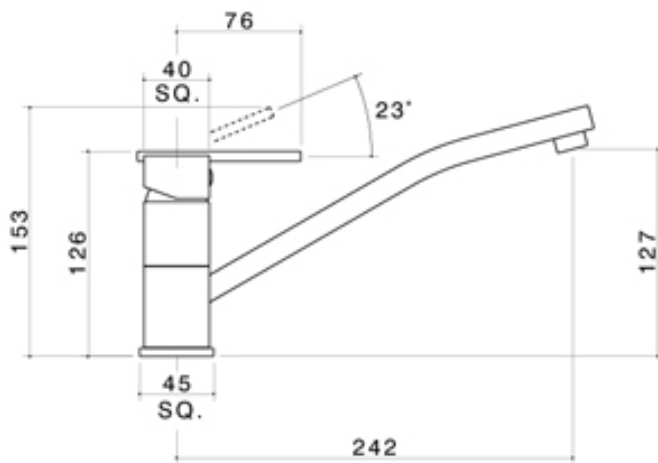

MY SELECTION

INGRESSI SINK MIXER

PRODUCT DESCRIPTION

WELS 4 Star rated

Dorf Ingressi" mixers offer designer styling with an edge. With square lines complemented by a high polished chrome finish, Ingressi" moves away from the everyday to make a statement in your bathroom or kitchen.

The sophisticated Ingressi" mixers feature water saving technology, engineered to work with your water pressure, so you'll always enjoy a comfortable, water saving flow.

Basin Mixers are WELS 5 star rated, 6 litres per minute

Sink Mixer is WELS 4 star rated, 7.5 litres per minute

TECHNICAL DRAWING

FEATURES

Product code:2721.044A
<http://www.dorf.com.au/product/2721.044A>