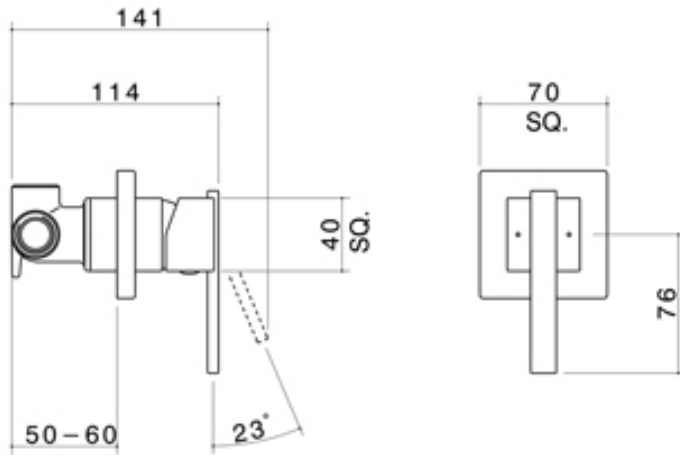

Sink Mixer is WELS 4 star rated, 7.5 litres per minute

TECHNICAL DRAWING

FEATURES

Product code:2722.04