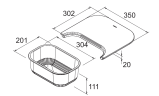

Half Board & Colander Set - Rectangular

A5010