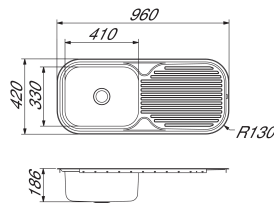

Slimline

Includes one plug and waste

No Taphole, Reversible

4020N

Accessories

Timber Preparation Board - Rectangular

A5831

Stainless Steel Draining Basket - Rectangular