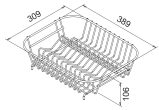

Slimline

Includes one plug and waste

No Taphole, Reversible

4020N

Accessories

Timber Preparation Board - Rectangular

A5831

Stainless Steel Draining Basket - Rectangular