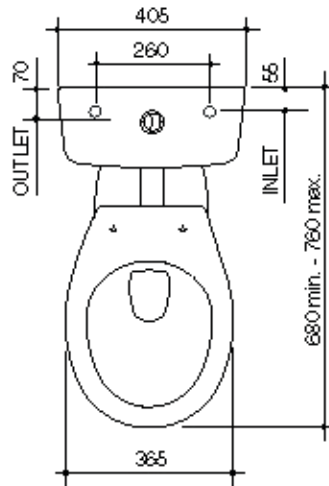

Venecia Linked Toilet Suite

- Cistern
- Vitreous china
- 6/3L dual flush outlet valve
- Fitted with quiet, fast-filling inlet valve
- Chrome flush buttons included
- Bottom right hand fitted inlet valve
- Toilet seat and link piece included

- Pan
- Concealed S trap
- Exposed P trap
- Boxed rim
- Pan screws not included

PRODUCT DETAILS	SEAT	COLOUR	CODE
Venecia Linked Suite - adjustable close-coupled style in vitreous china - S Trap	Novalink MkII Seat	White	W45300SC
Venecia Linked Suite - adjustable close-coupled style in vitreous china - P Trap	Novalink MkII Seat	White	W45301SC