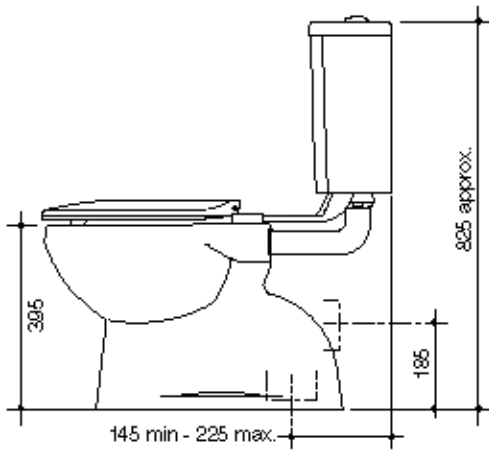

Venecia Linked Toilet Suite

- Cistern
- Vitreous china
- 6/3L dual flush outlet valve
- Fitted with quiet, fast-filling inlet valve
- Chrome flush buttons included
- Bottom right hand fitted inlet valve
- Toilet seat and link piece included

- Pan
- Concealed S trap
- Exposed P trap
- Boxed rim
- Pan screws not included

PRODUCT DETAILS	SEAT	COLOUR	CODE
Venecia Linked Suite - adjustable close-coupled style in vitreous china - S Trap	Novalink MkII Seat	White	W45300SC
Venecia Linked Suite - adjustable close-coupled style in vitreous china - P Trap	Novalink MkII Seat	White	W45301SC