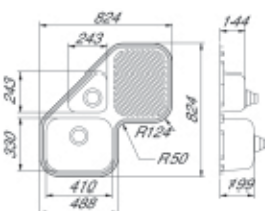

Corner

Includes two basket wastes and half board & colander

Left Hand Bowl

5029N1L

Right Hand Bowl

5029N1R

Accessories

Timber Preparation Board - Rectangular