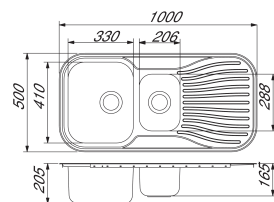

Urban 1000mm

Includes two basket wastes, half board & colander, and Multi-Link Space Saver.

No Taphole, Reversible

5600N

Accessories

Timber Preparation Board - Rectangular

A5831

Stainless Steel Draining Basket - Rectangular