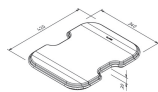

Urban 1000mm

Includes two basket wastes, half board & colander, and Multi-Link Space Saver.

No Taphole, Reversible

5600N

Accessories

Timber Preparation Board - Rectangular

A5831

Stainless Steel Draining Basket - Rectangular