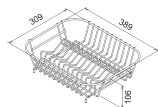

Urban 1000mm

Includes two basket wastes, half board & colander, and Multi-Link Space Saver.

No Taphole, Reversible

5600N

Accessories

Timber Preparation Board - Rectangular

A5831

Stainless Steel Draining Basket - Rectangular