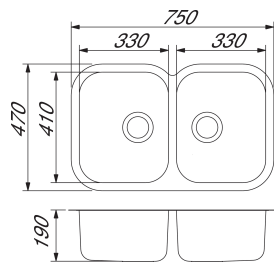

## Riva 750mm Double Bowl Undermount

Includes two basket wastes, half board & colander, and Multi-Link Space Saver.

No Taphole

5908N