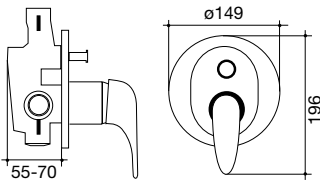

Bath/Shower Diverter Mixer

Colour	Product Code
Chrome	72004C