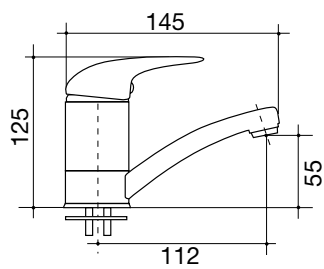

### Basin Mixer

Colour	Product Code
Chrome	71704C

### Swivel Basin Mixer (40mm)

Colour	Product Code
Chrome	71504C

### Swivel Basin Mixer (35mm)

Colour	Product Code
Chrome	71604C

### Basin/Sink Mixer 40mm Handle

Colour	Product Code
Chrome	70109C