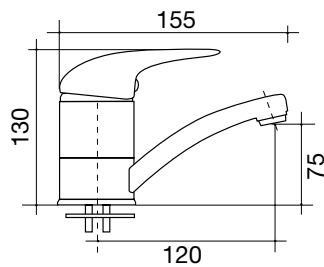

### Swivel Basin Mixer (40mm)

Colour	Product Code
Chrome	71504C

### Swivel Basin Mixer (35mm)

Colour	Product Code
Chrome	71604C

### Basin/Sink Mixer 40mm Handle

Colour	Product Code
Chrome	70109C