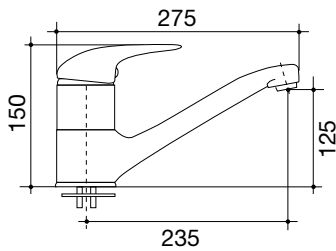

Sink Mixer

Colour	Product Code
Chrome	71304C

Basin/Sink Mixer 40mm Handle

Colour	Product Code
Chrome	70109C