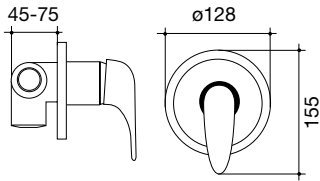

### Swivel Basin Mixer (40mm)

Colour	Product Code
Chrome	71504C

### Swivel Basin Mixer (35mm)

Colour	Product Code
Chrome	71604C

### Basin/Sink Mixer 40mm Handle

Colour	Product Code
Chrome	70109C