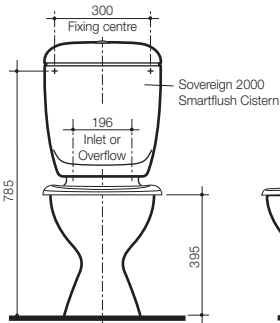

Sovereign 2000 Smartflush

Vitreous China 4.5/3 litre Dual Flush Cistern For Mid or Low Level or Connector Wall Mounting

A classically styled compact 4.5/3 litre dual flush vitreous china cistern featuring low profile push buttons and easy to clean rounded surfaces. The **Sovereign 2000 Smartflush** cistern uses Caroma Smartflush technology to deliver a 4.5/3 litre dual flush toilet suite system. Due to the substantial water saving benefits achieved by the 4.5/3 litre dual flush system, the matched suites are suitable for multi purpose applications and can be used where authorised for septic installations. The cistern is for use in mid to low level applications. The low profile push buttons are easy to operate and have durable etched symbols to clearly identify the flushing volume.

Inlet Valve and Overflow: Bottom Entry Cistern – is available in right hand inlet as standard which is interchangeable and incorporates the Quietflow 2 inlet valve. Internal overflow only.

Important: Important: Working pressure minimum 30kPa to maximum 1000kPa flow pressure. Rain water tank compliant.

Fixing: The cistern is secured directly to the finished wall with simple alignment adjustment provided.

Installation: Refer to *Important Information for Plumbers* section.

Colours: White and ivory.

Caroma Care Push Button Option

Sovereign 2000 Smartflush

(continued)

165 Recommended
(150 min. – 240 max.)
165 min. setout with Trident seat.