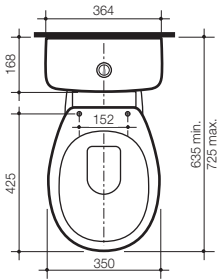

Fixing: The cistern is secured directly to the finished wall with simple alignment adjustment provided.

Installation: Refer to *Important Information for Plumbers* section.

Colours: White and ivory.

Caroma Care Push Button Option

Sovereign 2000 Smartflush

(continued)

165 Recommended
(150 min. – 240 max.)
165 min. setout with Trident seat.