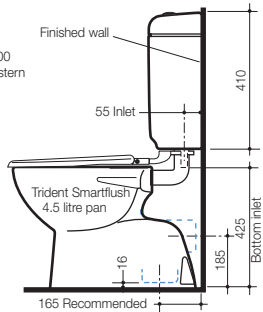

Inlet Valve and Overflow: Bottom Entry Cistern – is available in right hand inlet as standard which is interchangeable and incorporates the Quietflow 2 inlet valve. Internal overflow only.

Important: Important: Working pressure minimum 30kPa to maximum 1000kPa flow pressure. Rain water tank compliant.

Matched Suites: The cistern is suitable for use with the following matched Caroma 4.5/3 litre suites: **Trident Sovereign 2000** and **Concorde Concealed Sovereign 2000**. This cistern may also be used with **Cosmo Care** S-trap pans and other authorised matched pans.

Fixing: The cistern is secured directly to the finished wall with simple alignment adjustment provided.

Installation: Refer to *Important Information for Plumbers* section.

Colours: White and ivory.

Caroma Care Push Button Option

Sovereign 2000 Smartflush

(continued)

165 Recommended
(150 min. – 240 max.)
165 min. setout with Trident seat.