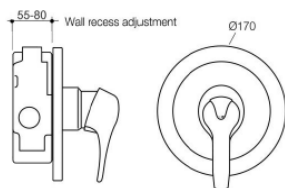

### Sink Mixer (150mm)

WELS 4 Star rated

Colour	Product Code
Chrome	90960C4A

### Sink Mixer (240mm)

WELS 4 Star rated

Colour	Product Code
Chrome	90946C4A