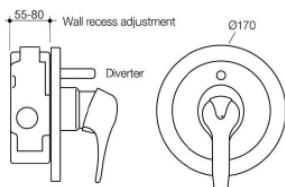

Bath/Shower Mixer with Diverter

Colour	Product Code
Chrome	90949C