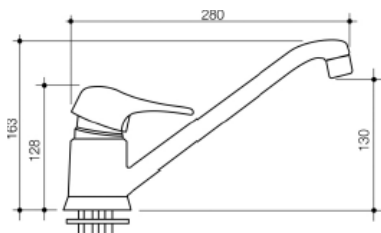

### Basin Mixer

WELS 5 Star rated

Colour	Product Code
Chrome	90947C5A

### Sink Mixer (150mm)

WELS 4 Star rated

Colour	Product Code
Chrome	90960C4A

### Sink Mixer (240mm)

WELS 4 Star rated

Colour	Product Code
Chrome	90946C4A