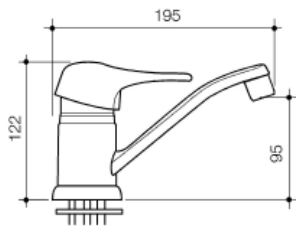

### Basin Mixer

WELS 5 Star rated

Colour	Product Code
Chrome	90947C5A

### Sink Mixer (150mm)

WELS 4 Star rated

Colour	Product Code
Chrome	90960C4A

### Sink Mixer (240mm)

WELS 4 Star rated

Colour	Product Code
Chrome	90946C4A