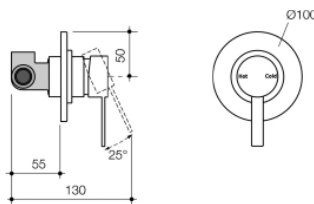

Sink Mixer

WELS 4 Star rated

Colour	Product Code
Chrome	96135C4A

Bath Mixer with 180mm Straight Outlet & Plate Mount (RH/LH Outlet)

Colour	Product Code
Chrome	96183C

Bath/Shower Mixer Rectangular Plate

Colour	Product Code
Chrome	96145C

Bath/Shower Mixer Round Plate

Colour	Product Code
Chrome	96163C

Bath/Shower Mixer with Diverter Rectangular Plate

Colour	Product Code
Chrome	96146C

Hob Mixer

Colour	Product Code
Chrome	96192C