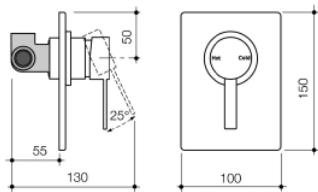

Sink Mixer

WELS 4 Star rated

Colour	Product Code
Chrome	96135C4A

Bath Mixer with 180mm Straight Outlet & Plate Mount (RH/LH Outlet)

Colour	Product Code
Chrome	96183C

Bath/Shower Mixer Rectangular Plate

Colour	Product Code
Chrome	96145C

Bath/Shower Mixer Round Plate

Colour	Product Code
Chrome	96163C

Bath/Shower Mixer with Diverter Rectangular Plate

Colour	Product Code
Chrome	96146C

Hob Mixer

Colour	Product Code
Chrome	96192C