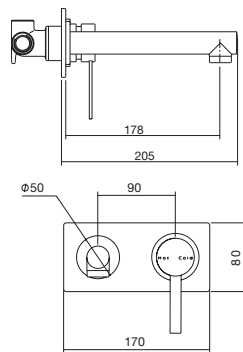

Sink Mixer

WELS 4 Star rated

Colour	Product Code
Chrome	96135C4A

Bath Mixer with 180mm Straight Outlet & Plate Mount (RH/LH Outlet)

Colour	Product Code
Chrome	96183C

Bath/Shower Mixer Rectangular Plate

Colour	Product Code
Chrome	96145C

Bath/Shower Mixer Round Plate

Colour	Product Code
Chrome	96163C

Bath/Shower Mixer with Diverter Rectangular Plate

Colour	Product Code
Chrome	96146C

Hob Mixer

Colour	Product Code
Chrome	96192C