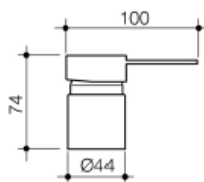

Sink Mixer

WELS 4 Star rated

Colour	Product Code
Chrome	96135C4A

Bath Mixer with 180mm Straight Outlet & Plate Mount (RH/LH Outlet)

Colour	Product Code
Chrome	96183C

Bath/Shower Mixer Rectangular Plate

Colour	Product Code
Chrome	96145C

Bath/Shower Mixer Round Plate

Colour	Product Code
Chrome	96163C

Bath/Shower Mixer with Diverter Rectangular Plate

Colour	Product Code
Chrome	96146C

Hob Mixer

Colour	Product Code
Chrome	96192C