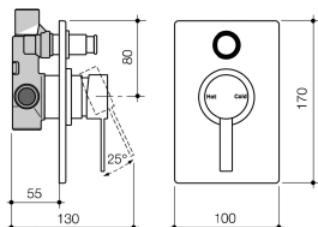

Sink Mixer

WELS 4 Star rated

Colour	Product Code
Chrome	96135C4A

Bath Mixer with 180mm Straight Outlet & Plate Mount (RH/LH Outlet)

Colour	Product Code
Chrome	96183C

Bath/Shower Mixer Rectangular Plate

Colour	Product Code
Chrome	96145C

Bath/Shower Mixer Round Plate

Colour	Product Code
Chrome	96163C

Bath/Shower Mixer with Diverter Rectangular Plate

Colour	Product Code
Chrome	96146C

Hob Mixer

Colour	Product Code
Chrome	96192C