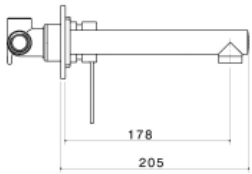

Mixers - Liano

Basin Mixer

WELS 5 Star rated

Colour	Product Code
Chrome	96142C 5A

Wall Basin Mixer

WELS 5 Star rated

Colour	Product Code
Chrome	96183C 5A