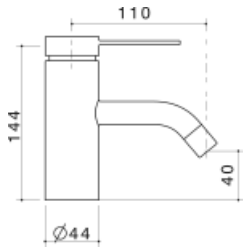

Mixers - Liano

Basin Mixer

WELS 5 Star rated

Colour	Product Code
Chrome	96142C 5A

Wall Basin Mixer

WELS 5 Star rated

Colour	Product Code
Chrome	96183C 5A