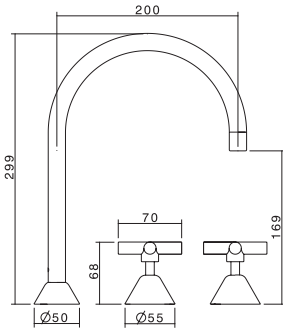

Basin Set

WELS 5 Star rated

Colour	Product Code
Chrome - JV	98401C5A
Chrome - CDC	98423C5A

Wall Basin Set

WELS 5 Star rated

Colour	Product Code
Chrome - JV	98430C5A

Bath Set

Colour	Product Code
Chrome - JV	98402C
Chrome - CDC	98424C

Shower Set

WELS 3 Star rated

Colour	Product Code
Chrome - JV	98403C3A
Chrome - CDC	98425C3A

Hob Sink Set

WELS 4 Star rated

Colour	Product Code
Chrome - JV	98404C4A

Wall Top Assemblies (Pair)

Colour	Product Code
Chrome - JV	98406C
Chrome - CDC	98428C