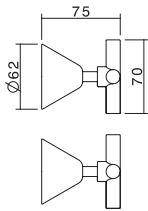

Basin Set

WELS 5 Star rated

Colour	Product Code
Chrome - JV	98401C5A
Chrome - CDC	98423C5A

Wall Basin Set

WELS 5 Star rated

Colour	Product Code
Chrome - JV	98430C5A

Bath Set

Colour	Product Code
Chrome - JV	98402C
Chrome - CDC	98424C

Shower Set

WELS 3 Star rated

Colour	Product Code
Chrome - JV	98403C3A
Chrome - CDC	98425C3A

Hob Sink Set

WELS 4 Star rated

Colour	Product Code
Chrome - JV	98404C4A

Wall Top Assemblies (Pair)

Colour	Product Code
Chrome - JV	98406C
Chrome - CDC	98428C