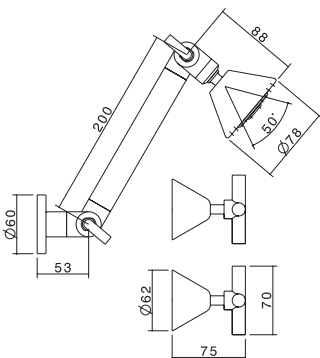

Basin Set

WELS 5 Star rated

Colour	Product Code
Chrome - JV	98401C5A
Chrome - CDC	98423C5A

Wall Basin Set

WELS 5 Star rated

Colour	Product Code
Chrome - JV	98430C5A

Bath Set

Colour	Product Code
Chrome - JV	98402C
Chrome - CDC	98424C

Shower Set

WELS 3 Star rated

Colour	Product Code
Chrome - JV	98403C3A
Chrome - CDC	98425C3A

Hob Sink Set

WELS 4 Star rated

Colour	Product Code
Chrome - JV	98404C4A

Wall Top Assemblies (Pair)

Colour	Product Code
Chrome - JV	98406C
Chrome - CDC	98428C