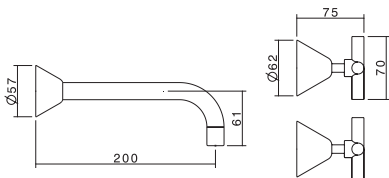

Basin Set

WELS 5 Star rated

Colour	Product Code
Chrome - JV	98401C5A
Chrome - CDC	98423C5A

Wall Basin Set

WELS 5 Star rated

Colour	Product Code
Chrome - JV	98430C5A

Bath Set

Colour	Product Code
Chrome - JV	98402C
Chrome - CDC	98424C

Shower Set

WELS 3 Star rated

Colour	Product Code
Chrome - JV	98403C3A
Chrome - CDC	98425C3A

Hob Sink Set

WELS 4 Star rated

Colour	Product Code
Chrome - JV	98404C4A

Wall Top Assemblies (Pair)

Colour	Product Code
Chrome - JV	98406C
Chrome - CDC	98428C