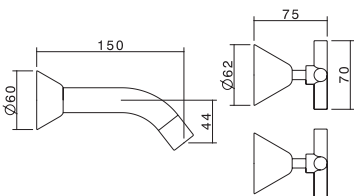

Basin Set

WELS 5 Star rated

Colour	Product Code
Chrome - JV	98401C5A
Chrome - CDC	98423C5A

Wall Basin Set

WELS 5 Star rated

Colour	Product Code
Chrome - JV	98430C5A

Bath Set

Colour	Product Code
Chrome - JV	98402C
Chrome - CDC	98424C

Shower Set

WELS 3 Star rated

Colour	Product Code
Chrome - JV	98403C3A
Chrome - CDC	98425C3A

Hob Sink Set

WELS 4 Star rated

Colour	Product Code
Chrome - JV	98404C4A

Wall Top Assemblies (Pair)

Colour	Product Code
Chrome - JV	98406C
Chrome - CDC	98428C