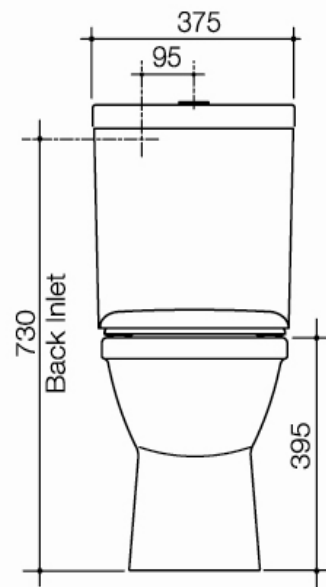

Newport Standard Close Coupled Smartflush Suite

Features:

- WELS 4 star rating
- 4.5/3 litre dual flush
- S or P trap
- Back inlet (left-hand only) or bottom inlet (right-hand, convertible to left)
- Fitted with quiet, fast-filling inlet valve
- Fitted with Fowler VC dual-flush outlet valve
- Supplied with Newport seat
- Available in white only