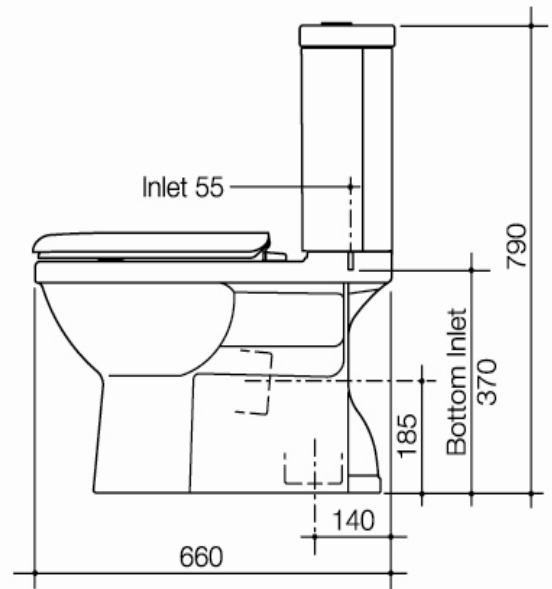

Newport Standard Close Coupled Smartflush Suite

Features:

- WELS 4 star rating
- 4.5/3 litre dual flush
- S or P trap
- Back inlet (left-hand only) or bottom inlet (right-hand, convertible to left)
- Fitted with quiet, fast-filling inlet valve
- Fitted with Fowler VC dual-flush outlet valve
- Supplied with Newport seat
- Available in white only