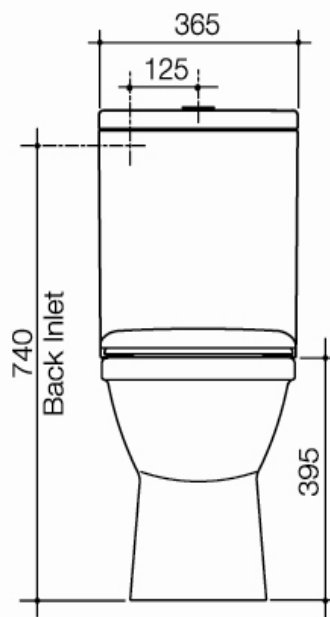

Newport Cube Close Coupled Smartflush Suite

Features:

- WELS 4 star rating
- 4.5/3 litre dual flush
- S or P trap
- Back inlet (left-hand only) or bottom inlet (right-hand, convertible to left)
- Fitted with quiet, fast-filling inlet valve
- Fitted with Fowler VC dual-flush outlet valve
- Supplied with Newport seat
- Available in white only