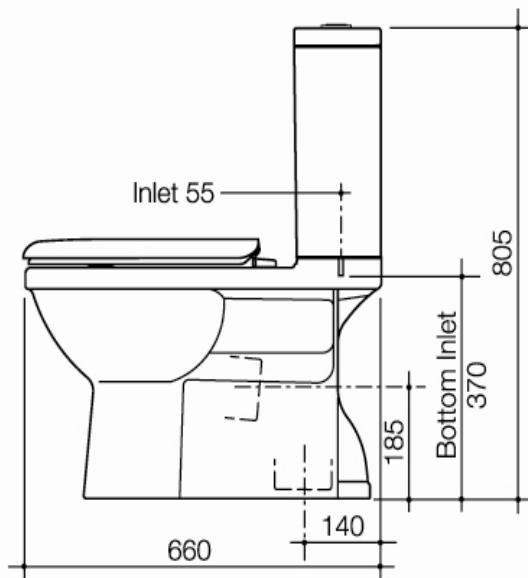

Newport Cube Close Coupled Smartflush Suite

Features:

- WELS 4 star rating
- 4.5/3 litre dual flush
- S or P trap
- Back inlet (left-hand only) or bottom inlet (right-hand, convertible to left)
- Fitted with quiet, fast-filling inlet valve
- Fitted with Fowler VC dual-flush outlet valve
- Supplied with Newport seat
- Available in white only