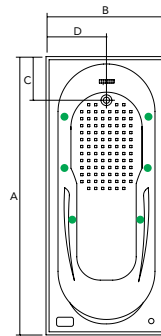

Available in two sizes and also as a bath.

Upgrade Options:

- Airforce System (10 Air Injectors)
- Headrest

Careeba 1700 Base

Careeba 1700 Hydrotherapy

Careeba 1800 Standard

Careeba 1800 Hydrotherapy

Spa Bath Model	Jet Configuration						Working Capacity (L)	Dimensions including frame (mm)						
	Maxxum	Ultima	Pulsating	Thera	Thera Pulsating	Diverter		A	B	C	D	E	F	Height
Careeba 1700 Base+	4	-	-	-	-	-	110	1675	766	275	383	-	-	485
Careeba 1700 Hydrotherapy+	-	-	-	14	-	-								
Careeba 1800 Standard+	6	-	-	-	-	-	130	1795	776	280	388	-	-	520
Careeba 1800 Hydrotherapy+	-	-	-	14	-	-								

+Minimum guaranteed underlip gap: 20mm