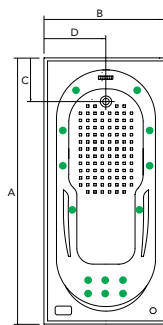

Available in two sizes and also as a bath.

Upgrade Options:

- Airforce System (10 Air Injectors)
- Headrest

Careeba 1700 Base

Careeba 1700 Hydrotherapy

Careeba 1800 Standard

Careeba 1800 Hydrotherapy

Spa Bath Model	Jet Configuration						Working Capacity (L)	Dimensions including frame (mm)						
	Maxxum	Ultima	Pulsating	Thera	Thera Pulsating	Diverter		A	B	C	D	E	F	Height
Careeba 1700 Base+	4	-	-	-	-	-	110	1675	766	275	383	-	-	485
Careeba 1700 Hydrotherapy+	-	-	-	14	-	-								
Careeba 1800 Standard+	6	-	-	-	-	-	130	1795	776	280	388	-	-	520
Careeba 1800 Hydrotherapy+	-	-	-	14	-	-								

+Minimum guaranteed underlip gap: 20mm