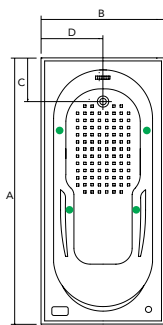

Available in two sizes and also as a bath.

Upgrade Options:

- Airforce System (10 Air Injectors)
- Headrest

Careeba 1700 Base

Careeba 1700 Hydrotherapy

Careeba 1800 Standard

Careeba 1800 Hydrotherapy

Spa Bath Model	Jet Configuration						Working Capacity (L)	Dimensions including frame (mm)						
	Maxxum	Ultima	Pulsating	Thera	Thera Pulsating	Diverter		A	B	C	D	E	F	Height
Careeba 1700 Base+	4	-	-	-	-	-	110	1675	766	275	383	-	-	485
Careeba 1700 Hydrotherapy+	-	-	-	14	-	-								
Careeba 1800 Standard+	6	-	-	-	-	-	130	1795	776	280	388	-	-	520
Careeba 1800 Hydrotherapy+	-	-	-	14	-	-								

+Minimum guaranteed underlip gap: 20mm