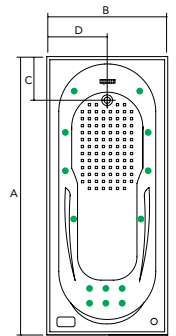

Available in two sizes and also as a bath.

Upgrade Options:

- Airforce System (10 Air Injectors)
- Headrest

Careeba 1700 Base

Careeba 1700 Hydrotherapy

Careeba 1800 Standard

Careeba 1800 Hydrotherapy

Spa Bath Model	Jet Configuration						Working Capacity (L)	Dimensions including frame (mm)						
	Maxxum	Ultima	Pulsating	Thera	Thera Pulsating	Diverter		A	B	C	D	E	F	Height
Careeba 1700 Base+	4	-	-	-	-	-	110	1675	766	275	383	-	-	485
Careeba 1700 Hydrotherapy+	-	-	-	14	-	-								
Careeba 1800 Standard+	6	-	-	-	-	-	130	1795	776	280	388	-	-	520
Careeba 1800 Hydrotherapy+	-	-	-	14	-	-								

+Minimum guaranteed underlip gap: 20mm