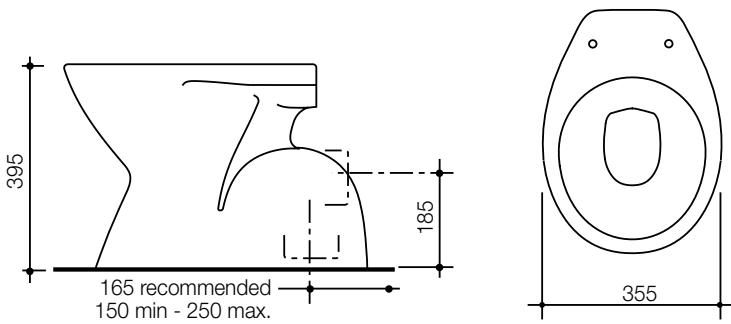

Universal Connector Pan

Pan

Vitreous china toilet pan
Adjustable pan set-out dimensions

Flushing Capacity
6/3L dual-flush

Trap Outlet
Concealed, unvented S or P trap

Suitable Cistern Options
Tasman MkII
Marsden

Suitable Seat Options
Lux MKII seat

PRODUCT DETAILS	COLOUR	CODE
Universal Connector Pan - S Trap	White	STY911
Universal Connector Pan - P Trap	White	STY921

Covered by a 12 month warranty

Symphony Pan

Pan

Vitreous china toilet pan
Adjustable pan set-out dimensions

Flushing Capacity
6/3L dual-flush

Trap Outlet
Exposed, unvented S or P trap

Suitable Cistern Options
Tasman MkII
Marsden

Suitable Seat Options
Lux MKII seat