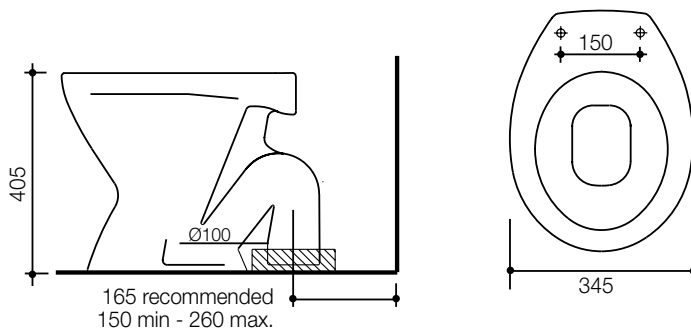

PRODUCT DETAILS	COLOUR	CODE
Symphony Pan - S Trap	White	CM2300SW
Symphony Pan - P Trap	White	CM2300PW

Covered by a 12 month warranty