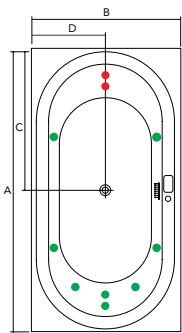

#### Upgrade Options:

- Airforce System (10 Air Injectors)

Eon 1800 Standard

Eon 1800 Masseur

Spa Bath Model	Jet Configuration						Working Capacity (L)	Dimensions including frame (mm)						
	Maxxum	Ultima	Pulsasting	Thera	Thera Pulsating	Diverter		A	B	C	D	E	F	Height
Eon 1800 Standard	—	—	—	8	2	—	180	1895	1000	947	500	—	—	522/515*
Eon 1800 Masseur	—	4	—	4	2	—								