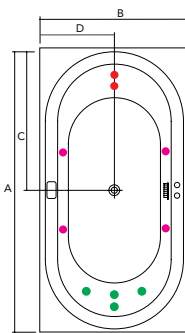

# Eon

Pictured:  
Eon 1800 Masseur Spa Bath

A distinguished blend of contemporary lines and edging, with a highly traditional oval bath shape, the Eon is truly a modern classic.

With its generous length, width, electronic control and carefully designed jet system the Eon is perfect for sharing with a partner in full comfort.

#### Upgrade Options:

- Airforce System (10 Air Injectors)

Eon 1800 Standard

Eon 1800 Masseur

Spa Bath Model	Jet Configuration						Working Capacity (L)	Dimensions including frame (mm)						
	Maxxum	Ultima	Pulsasting	Thera	Thera Pulsating	Diverter		A	B	C	D	E	F	Height
Eon 1800 Standard	—	—	—	8	2	—	180	1895	1000	947	500	—	—	522/515*
Eon 1800 Masseur	—	4	—	4	2	—								