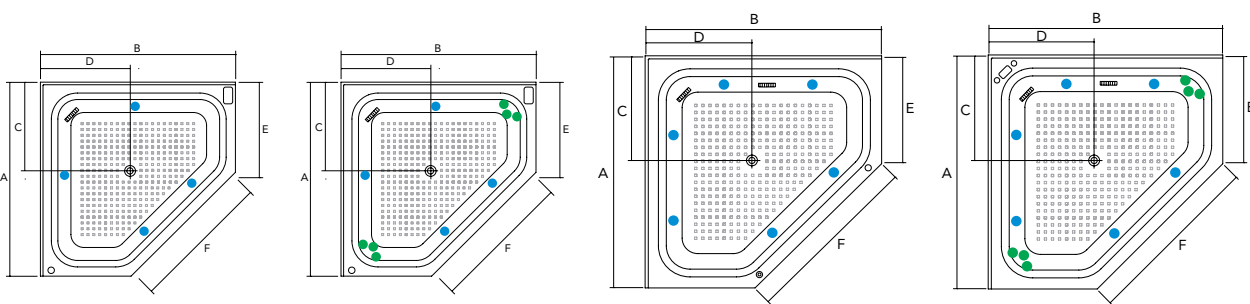

Mirage

Pictured:
Mirage 1500 Masseur Spa Bath

Designed to combine visual style and practical functionality, the Mirage provides a relaxing overall body massage.

Its slip resistant base makes it suitable for a shower/spa bath when combined with a bath screen.

Available in two sizes and also as a bath.

Upgrade Options:

- Airforce System (10 Air Injectors)
- Headrest

Mirage 1300 Standard

Mirage 1300 Masseur

Mirage 1500 Standard

Mirage 1500 Masseur

Spa Bath Model	Jet Configuration						Working Capacity (L)	Dimensions including frame (mm)						
	Maxxum	Ultima	Pulsating	Thera	Thera Pulsating	Diverter		A	B	C	D	E	F	Height
Mirage 1300 Standard+	4	-	-	-	-	-	180	1250/ 1300*	1250/ 1300*	625	625	615	898	488/498*
Mirage 1300 Masseur	4	-	-	6	-	-								
Mirage 1500 Standard+	6	-	-	-	-	-	260	1495/ 1545*	1495/ 1545*	680	680	695	1131	495/530*
Mirage 1500 Masseur	6	-	-	6	-	-								

+Minimum guaranteed underlip gap: 10mm

*Underlip/Infront of lip frame.