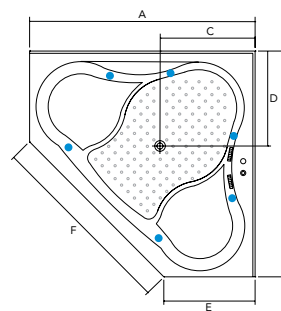

# Minuet

Pictured:  
Minuet 1500 Masseur Spa Bath

The Minuet is perfect for those who enjoy a light overall body massage. Its simple design creates a look that is fresh and sophisticated, as well as being very easy to clean. The Minuet features two raised seated areas that support your body while you stretch out.

With a slip resistant base, it is an ideal choice for a shower/spa bath when combined with a bath screen.

Available in two sizes and also as a bath.

#### Upgrade Options:

- Airforce System (10 Air Injectors)

Minuet 1300 Base

Minuet 1300 Masseur

Minuet 1500 Standard

Minuet 1500 Masseur

Spa Bath Model	Jet Configuration						Working Capacity (L)	Dimensions including frame (mm)						
	Maxxum	Ultima	Pulsating	Thera	Thera Pulsating	Diverter		A	B	C	D	E	F	Height
Minuet 1300 Base+	4	-	-	-	-	-	220	1290/ 1340*	1290/ 1340*	580	580	545	1053	505/522*
Minuet 1300 Masseur	4	-	-	6	-	-								
Minuet 1500 Standard+	6	-	-	-	-	-	275	1475/ 1525*	1475/ 1525*	625	625	600	1237	550/562*
Minuet 1500 Masseur	6	-	-	6	-	-								

+Minimum guaranteed underlip gap: 5mm

\*Underlip/Infront lip frame.