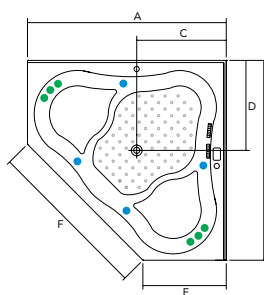

# Minuet

Pictured:  
Minuet 1500 Masseur Spa Bath

The Minuet is perfect for those who enjoy a light overall body massage. Its simple design creates a look that is fresh and sophisticated, as well as being very easy to clean. The Minuet features two raised seated areas that support your body while you stretch out.

With a slip resistant base, it is an ideal choice for a shower/spa bath when combined with a bath screen.

Available in two sizes and also as a bath.

#### Upgrade Options:

- Airforce System (10 Air Injectors)

Minuet 1300 Base

Minuet 1300 Masseur

Minuet 1500 Standard

Minuet 1500 Masseur

Spa Bath Model	Jet Configuration						Working Capacity (L)	Dimensions including frame (mm)						
	Maxxum	Ultima	Pulsating	Thera	Thera Pulsating	Diverter		A	B	C	D	E	F	Height
Minuet 1300 Base+	4	-	-	-	-	-	220	1290/ 1340*	1290/ 1340*	580	580	545	1053	505/522*
Minuet 1300 Masseur	4	-	-	6	-	-								
Minuet 1500 Standard+	6	-	-	-	-	-	275	1475/ 1525*	1475/ 1525*	625	625	600	1237	550/562*
Minuet 1500 Masseur	6	-	-	6	-	-								

+Minimum guaranteed underlip gap: 5mm

\*Underlip/Infront lip frame.