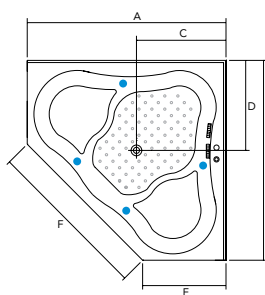

# Minuet

Pictured:  
Minuet 1500 Masseur Spa Bath

The Minuet is perfect for those who enjoy a light overall body massage. Its simple design creates a look that is fresh and sophisticated, as well as being very easy to clean. The Minuet features two raised seated areas that support your body while you stretch out.

With a slip resistant base, it is an ideal choice for a shower/spa bath when combined with a bath screen.

Available in two sizes and also as a bath.

#### Upgrade Options:

- Airforce System (10 Air Injectors)

Minuet 1300 Base

Minuet 1300 Masseur

Minuet 1500 Standard

Minuet 1500 Masseur

Spa Bath Model	Jet Configuration						Working Capacity (L)	Dimensions including frame (mm)						
	Maxxum	Ultima	Pulsating	Thera	Thera Pulsating	Diverter		A	B	C	D	E	F	Height
Minuet 1300 Base+	4	-	-	-	-	-	220	1290/ 1340*	1290/ 1340*	580	580	545	1053	505/522*
Minuet 1300 Masseur	4	-	-	6	-	-								
Minuet 1500 Standard+	6	-	-	-	-	-	275	1475/ 1525*	1475/ 1525*	625	625	600	1237	550/562*
Minuet 1500 Masseur	6	-	-	6	-	-								

+Minimum guaranteed underlip gap: 5mm

\*Underlip/Infront lip frame.