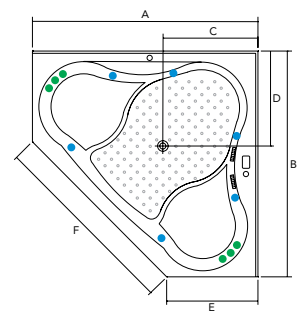

With a slip resistant base, it is an ideal choice for a shower/spa bath when combined with a bath screen.

Available in two sizes and also as a bath.

#### Upgrade Options:

- Airforce System (10 Air Injectors)

Minuet 1300 Base

Minuet 1300 Masseur

Minuet 1500 Standard

Minuet 1500 Masseur

Spa Bath Model	Jet Configuration						Working Capacity (L)	Dimensions including frame (mm)						
	Maxxum	Ultima	Pulsating	Thera	Thera Pulsating	Diverter		A	B	C	D	E	F	Height
Minuet 1300 Base+	4	-	-	-	-	-	220	1290/ 1340*	1290/ 1340*	580	580	545	1053	505/522*
Minuet 1300 Masseur	4	-	-	6	-	-								
Minuet 1500 Standard+	6	-	-	-	-	-	275	1475/ 1525*	1475/ 1525*	625	625	600	1237	550/562*
Minuet 1500 Masseur	6	-	-	6	-	-								

+Minimum guaranteed underlip gap: 5mm

\*Underlip/Infront lip frame.