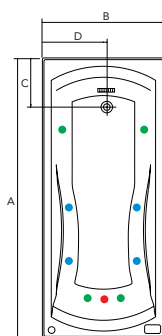

Available in two sizes and also as a bath.

Upgrade Options:

- Airforce System (10 Air Injectors)
- Headrest

Maxton 1500 Standard

Maxton 1700 Standard

Maxton 1700 Masseur

Spa Bath Model	Jet Configuration						Working Capacity (L)	Dimensions including frame (mm)						
	Maxum	Ultima	Pulsating	Thera	Thera Pulsating	Diverter		A	B	C	D	E	F	Height
Maxton 1500 Standard+	●	●	●	●	●	—	96	1525	735	285	368	—	—	468
Maxton 1700 Standard+	4	—	—	2	—	—	156	1675	735	285	368	—	—	470
Maxton 1700 Masseur+	4	—	—	4	1	—	157							

+Minimum guaranteed underlip gap: 12mm