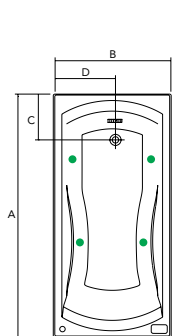

Maxton

Pictured:
Maxton 1700 Masseur Spa Bath

The Maxton spa bath has a fresh, simple look with a generous shape that gives you plenty of room to stretch out, while still fitting comfortably into regular bathroom designs. Furthermore, the Maxton spa bath has been designed with water conservation in mind. It features an optimal working capacity that effectively reduces water usage without compromising your enjoyment of the bathing experience.

Available in two sizes and also as a bath.

Upgrade Options:

- Airforce System (10 Air Injectors)
- Headrest

Maxton 1500 Standard

Maxton 1700 Standard

Maxton 1700 Masseur

Spa Bath Model	Jet Configuration						Working Capacity (L)	Dimensions including frame (mm)						
	Maxum	Ultima	Pulsating	Thera	Thera Pulsating	Diverter		A	B	C	D	E	F	Height
Maxton 1500 Standard+	●	●	●	●	●	—	96	1525	735	285	368	—	—	468
Maxton 1700 Standard+	4	—	—	2	—	—	156	1675	735	285	368	—	—	470
Maxton 1700 Masseur+	4	—	—	4	1	—	157							

+Minimum guaranteed underlip gap: 12mm