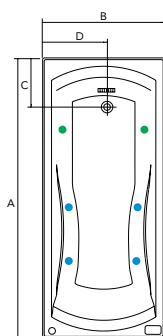

Maxton

Pictured:
Maxton 1700 Masseur Spa Bath

The Maxton spa bath has a fresh, simple look with a generous shape that gives you plenty of room to stretch out, while still fitting comfortably into regular bathroom designs. Furthermore, the Maxton spa bath has been designed with water conservation in mind. It features an optimal working capacity that effectively reduces water usage without compromising your enjoyment of the bathing experience.

Available in two sizes and also as a bath.

Upgrade Options:

- Airforce System (10 Air Injectors)
- Headrest

Maxton 1500 Standard

Maxton 1700 Standard

Maxton 1700 Masseur

Spa Bath Model	Jet Configuration						Working Capacity (L)	Dimensions including frame (mm)						
	Maxum	Ultima	Pulsating	Thera	Thera Pulsating	Diverter		A	B	C	D	E	F	Height
Maxton 1500 Standard+	●	●	●	●	●	—	96	1525	735	285	368	—	—	468
Maxton 1700 Standard+	4	—	—	2	—	—	156	1675	735	285	368	—	—	470
Maxton 1700 Masseur+	4	—	—	4	1	—	157							

+Minimum guaranteed underlip gap: 12mm