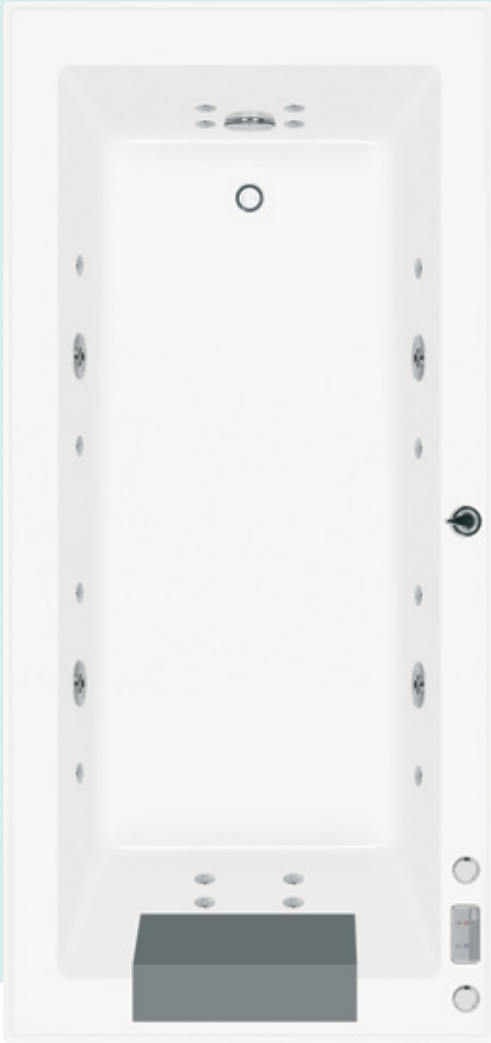

TILE FLANGE
VERSION

Newbury

Pictured:
Newbury 1800 Body Therapy 4TF Spa
Bath with optional Standard headrest

The clean, minimalist style of the Newbury will add a modern and sophisticated look to your bathroom. The four tile flange capability of the Newbury allows it to be tiled into the wall with a high degree of installation flexibility. It features a reclined back area, generous length, wide sides and comes standard with electronic control.

Available in two sizes and also as a bath.

Spa Bath Upgrade Options:

- Headrest as shown (bath & spa bath)
- Airforce System (10 Air Injectors)
- Full backrest (for bath and standard spa bath only)

Newbury 1700 Standard

Newbury 1700 Masseur

Newbury 1700 Body Therapy

Newbury 1800 Masseur

Newbury 1800 Body Therapy

Spa Bath Model	Jet Configuration						Dimensions including frame (mm)					Working Capacity (L)	
	Maxum	Ultima	Pulsating	Thera	Thera Pulsating	Diverter	A	B	C	D	Height		
Newbury 1700 Standard+	6	-	-	-	-	-	1675	760	268	380	505	195	
Newbury 1700 Masseur+	4	-	-	2	2	-							
Newbury 1700 Body Therapy	4	-	-	6	2	✓							
Newbury 1800 Masseur+	4	-	-	4	4	-	1800	850	285	425	517		270
Newbury 1800 Body Therapy	4	-	-	16	-	✓	1900	950	335	475	530/485*		

+Minimum guaranteed underlip gap: 12mm

*To top of bath/To top of frame.