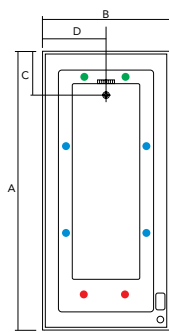

TILE FLANGE
VERSION

Newbury

Pictured:
Newbury 1800 Body Therapy 4TF Spa
Bath with optional Standard headrest

The clean, minimalist style of the Newbury will add a modern and sophisticated look to your bathroom. The four tile flange capability of the Newbury allows it to be tiled into the wall with a high degree of installation flexibility. It features a reclined back area, generous length, wide sides and comes standard with electronic control.

Available in two sizes and also as a bath.

Spa Bath Upgrade Options:

- Headrest as shown (bath & spa bath)
- Airforce System (10 Air Injectors)
- Full backrest (for bath and standard spa bath only)

Newbury 1700 Standard

Newbury 1700 Masseur

Newbury 1700 Body Therapy

Newbury 1800 Masseur

Newbury 1800 Body Therapy

Spa Bath Model	Jet Configuration						Dimensions including frame (mm)					Working Capacity (L)	
	Maxum	Ultima	Pulsating	Thera	Thera Pulsating	Diverter	A	B	C	D	Height		
Newbury 1700 Standard+	6	-	-	-	-	-	1675	760	268	380	505	195	
Newbury 1700 Masseur+	4	-	-	2	2	-							
Newbury 1700 Body Therapy	4	-	-	6	2	✓							
Newbury 1800 Masseur+	4	-	-	4	4	-	1800	850	285	425	517		270
Newbury 1800 Body Therapy	4	-	-	16	-	✓	1900	950	335	475	530/485*		

+Minimum guaranteed underlip gap: 12mm

*To top of bath/To top of frame.