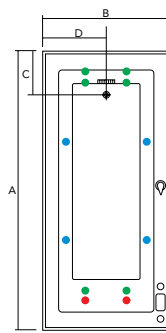

TILE FLANGE
VERSION

Newbury

Pictured:
Newbury 1800 Body Therapy 4TF Spa
Bath with optional Standard headrest

The clean, minimalist style of the Newbury will add a modern and sophisticated look to your bathroom. The four tile flange capability of the Newbury allows it to be tiled into the wall with a high degree of installation flexibility. It features a reclined back area, generous length, wide sides and comes standard with electronic control.

Available in two sizes and also as a bath.

Spa Bath Upgrade Options:

- Headrest as shown (bath & spa bath)
- Airforce System (10 Air Injectors)
- Full backrest (for bath and standard spa bath only)

Newbury 1700 Standard

Newbury 1700 Masseur

Newbury 1700 Body Therapy

Newbury 1800 Masseur

Newbury 1800 Body Therapy

Spa Bath Model	Jet Configuration						Dimensions including frame (mm)					Working Capacity (L)	
	Maxum	Ultima	Pulsating	Thera	Thera Pulsating	Diverter	A	B	C	D	Height		
Newbury 1700 Standard+	6	-	-	-	-	-	1675	760	268	380	505	195	
Newbury 1700 Masseur+	4	-	-	2	2	-							
Newbury 1700 Body Therapy	4	-	-	6	2	✓							
Newbury 1800 Masseur+	4	-	-	4	4	-	1800	850	285	425	517		270
Newbury 1800 Body Therapy	4	-	-	16	-	✓	1900	950	335	475	530/485*		

+Minimum guaranteed underlip gap: 12mm

*To top of bath/To top of frame.