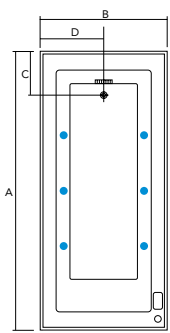

TILE FLANGE
VERSION

Newbury

Pictured:
Newbury 1800 Body Therapy 4TF Spa
Bath with optional Standard headrest

The clean, minimalist style of the Newbury will add a modern and sophisticated look to your bathroom. The four tile flange capability of the Newbury allows it to be tiled into the wall with a high degree of installation flexibility. It features a reclined back area, generous length, wide sides and comes standard with electronic control.

Available in two sizes and also as a bath.

Spa Bath Upgrade Options:

- Headrest as shown (bath & spa bath)
- Airforce System (10 Air Injectors)
- Full backrest (for bath and standard spa bath only)

Newbury 1700 Standard

Newbury 1700 Masseur

Newbury 1700 Body Therapy

Newbury 1800 Masseur

Newbury 1800 Body Therapy

Spa Bath Model	Jet Configuration						Dimensions including frame (mm)					Working Capacity (L)	
	Maxum	Ultima	Pulsating	Thera	Thera Pulsating	Diverter	A	B	C	D	Height		
Newbury 1700 Standard+	6	-	-	-	-	-	1675	760	268	380	505	195	
Newbury 1700 Masseur+	4	-	-	2	2	-							
Newbury 1700 Body Therapy	4	-	-	6	2	✓							
Newbury 1800 Masseur+	4	-	-	4	4	-	1800	850	285	425	517		270
Newbury 1800 Body Therapy	4	-	-	16	-	✓	1900	950	335	475	530/485*		

+Minimum guaranteed underlip gap: 12mm

*To top of bath/To top of frame.