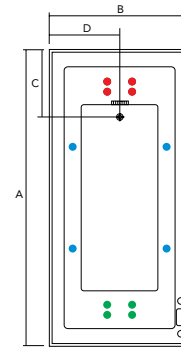

TILE FLANGE
VERSION

Newbury

Pictured:
Newbury 1800 Body Therapy 4TF Spa
Bath with optional Standard headrest

The clean, minimalist style of the Newbury will add a modern and sophisticated look to your bathroom. The four tile flange capability of the Newbury allows it to be tiled into the wall with a high degree of installation flexibility. It features a reclined back area, generous length, wide sides and comes standard with electronic control.

Available in two sizes and also as a bath.

Spa Bath Upgrade Options:

- Headrest as shown (bath & spa bath)
- Airforce System (10 Air Injectors)
- Full backrest (for bath and standard spa bath only)

Newbury 1700 Standard

Newbury 1700 Masseur

Newbury 1700 Body Therapy

Newbury 1800 Masseur

Newbury 1800 Body Therapy

Spa Bath Model	Jet Configuration						Dimensions including frame (mm)					Working Capacity (L)	
	Maxum	Ultima	Pulsating	Thera	Thera Pulsating	Diverter	A	B	C	D	Height		
Newbury 1700 Standard+	6	-	-	-	-	-	1675	760	268	380	505	195	
Newbury 1700 Masseur+	4	-	-	2	2	-							
Newbury 1700 Body Therapy	4	-	-	6	2	✓							
Newbury 1800 Masseur+	4	-	-	4	4	-	1800	850	285	425	517		270
Newbury 1800 Body Therapy	4	-	-	16	-	✓	1900	950	335	475	530/485*		

+Minimum guaranteed underlip gap: 12mm

*To top of bath/To top of frame.