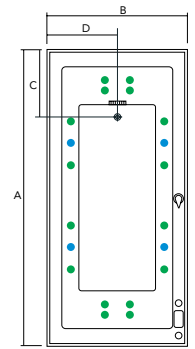

TILE FLANGE
VERSION

Newbury

Pictured:
Newbury 1800 Body Therapy 4TF Spa
Bath with optional Standard headrest

The clean, minimalist style of the Newbury will add a modern and sophisticated look to your bathroom. The four tile flange capability of the Newbury allows it to be tiled into the wall with a high degree of installation flexibility. It features a reclined back area, generous length, wide sides and comes standard with electronic control.

Available in two sizes and also as a bath.

Spa Bath Upgrade Options:

- Headrest as shown (bath & spa bath)
- Airforce System (10 Air Injectors)
- Full backrest (for bath and standard spa bath only)

Newbury 1700 Standard

Newbury 1700 Masseur

Newbury 1700 Body Therapy

Newbury 1800 Masseur

Newbury 1800 Body Therapy

Spa Bath Model	Jet Configuration						Dimensions including frame (mm)					Working Capacity (L)	
	Maxum	Ultima	Pulsating	Thera	Thera Pulsating	Diverter	A	B	C	D	Height		
Newbury 1700 Standard+	6	-	-	-	-	-	1675	760	268	380	505	195	
Newbury 1700 Masseur+	4	-	-	2	2	-							
Newbury 1700 Body Therapy	4	-	-	6	2	✓							
Newbury 1800 Masseur+	4	-	-	4	4	-	1800	850	285	425	517		270
Newbury 1800 Body Therapy	4	-	-	16	-	✓	1900	950	335	475	530/485*		

+Minimum guaranteed underlip gap: 12mm

*To top of bath/To top of frame.