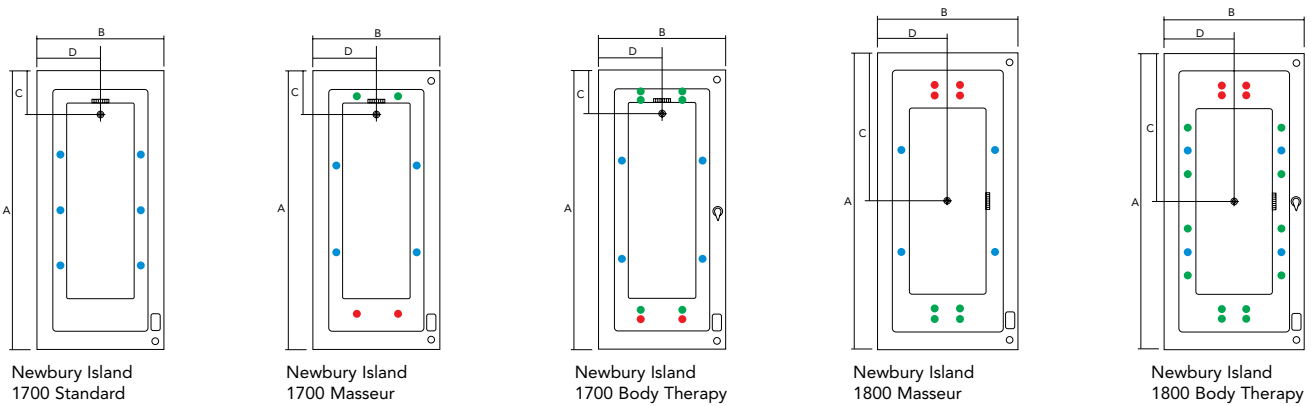

Newbury Island

Pictured:
Newbury Island 1800 Body Therapy Spa Bath
with optional headrests

Symbolised by a minimalist style, this simple yet sophisticated design will add a stylish look to your bathroom. Both the Newbury 1700 and 1800 feature a reclined back area at both ends, electronic control and generously proportioned dimensions. The Newbury 1800 is designed to fit two people in relaxed comfort.

Available in two sizes and also as a bath.

Upgrade Options:

- Airforce System (10 Air Injectors)
- Headrests as shown (one for 1700, two for 1800)
- Full backrest (for bath and standard spa bath only)

Spa Bath Model	Jet Configuration						Dimensions including frame (mm)					Working Capacity (L)
	Maxxum	Ultima	Pulsating	Thera	Thera Pulsating	Diverter	A	B	C	D	Height	
Newbury Island 1700 Standard+	6	-	-	-	-	-	1675	760	268	380	510	195
Newbury Island 1700 Masseur+	4	-	-	2	2	-						
Newbury Island 1700 Body Therapy	4	-	-	6	2	✓						
Newbury Island 1800 Masseur+	4	-	-	4	4	-	1800	850	900	425	512	
Newbury Island 1800 Body Therapy	4	-	-	12	4	✓	1900	950	950	475	525/485*	

+Minimum guaranteed underlip gap: 12mm

*To top of bath/To top of frame.