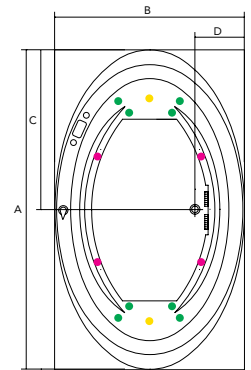

The President comes in two models. The Standard provides a light overall body massage, whilst the Body Therapy combines localised and diffusing massage jets for an all encompassing body massage. Each includes two stylish contoured headrests to support your neck and shoulders as well as comfortable arm rests.

Also available as a bath.

Upgrade Options:

- Airforce System (10 Air Injectors)
- Two headrests

President 1900 Standard

President 1900 Body Therapy

Spa Bath Model	Jet Configuration						Working Capacity (L)	Dimensions including frame(mm)						
	Maxxum	Ultima	Pulsating	Thera	Thera Pulsating	Divorter		A	B	C	D	E	F	Height
President 1900 Standard	–	6	–	–	–	–	220	1935	1155	970	320	–	–	610/475*
President 1900 Body Therapy	–	4	2	8	–	✓								

*To top of bath/lower edge of bath.