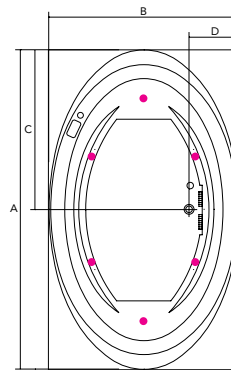

President

Pictured:
President 1900 Body Therapy Spa Bath

Visually striking with unique sculptured curves supporting your entire body, the grandly designed President is right at the top of the range in spa baths.

The President comes in two models. The Standard provides a light overall body massage, whilst the Body Therapy combines localised and diffusing massage jets for an all encompassing body massage. Each includes two stylish contoured headrests to support your neck and shoulders as well as comfortable arm rests.

Also available as a bath.

Upgrade Options:

- Airforce System (10 Air Injectors)
- Two headrests

President 1900 Standard

President 1900 Body Therapy

Spa Bath Model	Jet Configuration						Working Capacity (L)	Dimensions including frame(mm)						
	Maxxum	Ultima	Pulsating	Thera	Thera Pulsating	Divorter		A	B	C	D	E	F	Height
President 1900 Standard	–	6	–	–	–	–	220	1935	1155	970	320	–	–	610/475*
President 1900 Body Therapy	–	4	2	8	–	✓								

*To top of bath/lower edge of bath.