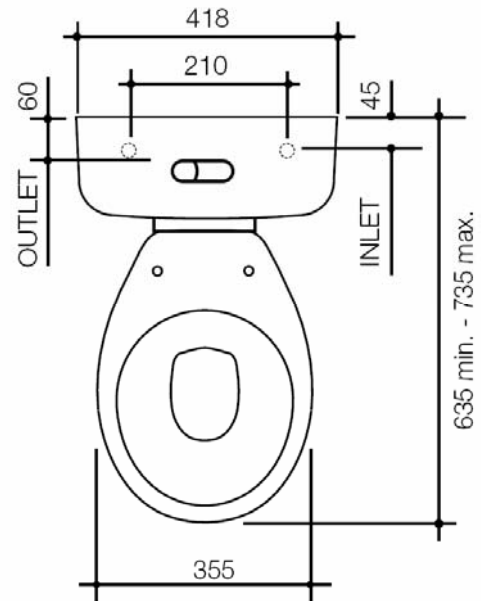

Universal Tasman Mid Level/Low Level Toilet Suite

Plastic Cistern

6/3L dual flush outlet valve

Can be converted to 9/4.5L dual flush

Wall mounted, mid level or low level

Bottom or Side entry right hand inlet valve (convertible to left hand inlet)

Includes toilet seat

Pan

Concealed trap

S or P trap

Link style

Pan screws not included

PRODUCT DETAILS	SEAT	COLOUR	CODE
Universal Tasman Mid Level/Low Level Toilet Suite - Bottom Inlet - S Trap	Standard Toilet Seat	White	UT0035W
Universal Tasman Mid Level/Low Level Toilet Suite - Bottom Inlet - P Trap	Standard Toilet Seat	White	UT0045W
Universal Tasman Mid Level/Low Level Toilet Suite - Side Entry - S Trap	Standard Toilet Seat	White	UT0055W
Universal Tasman Mid Level/Low Level Toilet Suite - Side Entry - P Trap	Standard Toilet Seat	White	UT0065W