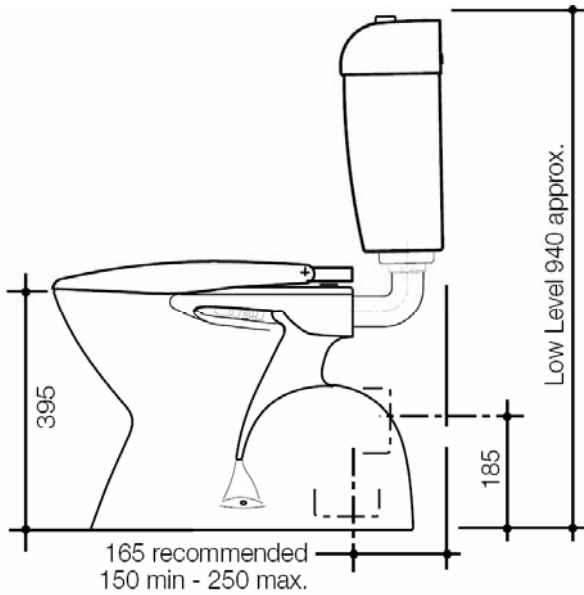

Universal Tasman Mid Level/Low Level Toilet Suite

Plastic Cistern

6/3L dual flush outlet valve

Can be converted to 9/4.5L dual flush

Wall mounted, mid level or low level

Bottom or Side entry right hand inlet valve (convertible to left hand inlet)

Includes toilet seat

Pan

Concealed trap

S or P trap

Link style

Pan screws not included

PRODUCT DETAILS	SEAT	COLOUR	CODE
Universal Tasman Mid Level/Low Level Toilet Suite - Bottom Inlet - S Trap	Standard Toilet Seat	White	UT0035W
Universal Tasman Mid Level/Low Level Toilet Suite - Bottom Inlet - P Trap	Standard Toilet Seat	White	UT0045W
Universal Tasman Mid Level/Low Level Toilet Suite - Side Entry - S Trap	Standard Toilet Seat	White	UT0055W
Universal Tasman Mid Level/Low Level Toilet Suite - Side Entry - P Trap	Standard Toilet Seat	White	UT0065W