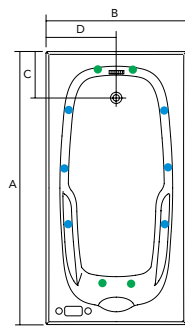

The tiling flange on all four sides allows a greater number of installation applications and comes standard with electronic control.

Also available as a bath.

### Upgrade Options:

- Headrest as shown
- Airforce System (10 Air Injectors)

Velocity 1700 Standard

Velocity 1700 Masseur

Velocity 1700 Body Therapy

Spa Bath Model	Jet Configuration						Dimensions including frame (mm)					Working Capacity (L)
	Maxxum	Ultima	Pulsating	Thera	Thera Pulsating	Diverter	A	B	C	D	Height	
Velocity 1700 Standard+	—	—	—	8	—	—	1675	860	280	430	508	188
Velocity 1700 Masseur	6	—	—	4	—	—	1770	960	330	480	500/455*	
Velocity 1700 Body Therapy	6	—	—	6	2	✓						

+Minimum guaranteed underlip gap: 10mm

\*To top of bath/To top of frame.