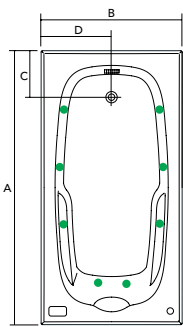

# Velocity

**Pictured:**  
Velocity 1700 Body Therapy Spa Bath  
with optional headrest

With a contemporary look, simple form and clean lines, this stylish rectangular spa bath is designed to compliment any modern bathroom. The Velocity has also been created with comfort in mind, featuring generous depth and integral armrests, allowing your mind and body to experience total relaxation.

The tiling flange on all four sides allows a greater number of installation applications and comes standard with electronic control.

Also available as a bath.

### Upgrade Options:

- Headrest as shown
- Airforce System (10 Air Injectors)

Velocity 1700 Standard

Velocity 1700 Masseur

Velocity 1700 Body Therapy

Spa Bath Model	Jet Configuration						Dimensions including frame (mm)					Working Capacity (L)
	Maxxum	Ultima	Pulsating	Thera	Thera Pulsating	Diverter	A	B	C	D	Height	
Velocity 1700 Standard+	—	—	—	8	—	—	1675	860	280	430	508	188
Velocity 1700 Masseur	6	—	—	4	—	—	1770	960	330	480	500/455*	
Velocity 1700 Body Therapy	6	—	—	6	2	✓						

+Minimum guaranteed underlip gap: 10mm

\*To top of bath/To top of frame.