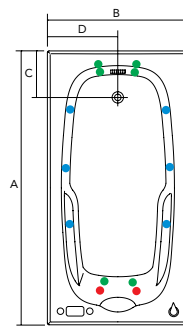

The tiling flange on all four sides allows a greater number of installation applications and comes standard with electronic control.

Also available as a bath.

### Upgrade Options:

- Headrest as shown
- Airforce System (10 Air Injectors)

Velocity 1700 Standard

Velocity 1700 Masseur

Velocity 1700 Body Therapy

Spa Bath Model	Jet Configuration						Dimensions including frame (mm)					Working Capacity (L)
	Maxxum	Ultima	Pulsating	Thera	Thera Pulsating	Diverter	A	B	C	D	Height	
Velocity 1700 Standard+	—	—	—	8	—	—	1675	860	280	430	508	188
Velocity 1700 Masseur	6	—	—	4	—	—	1770	960	330	480	500/455*	
Velocity 1700 Body Therapy	6	—	—	6	2	✓						

+Minimum guaranteed underlip gap: 10mm

\*To top of bath/To top of frame.